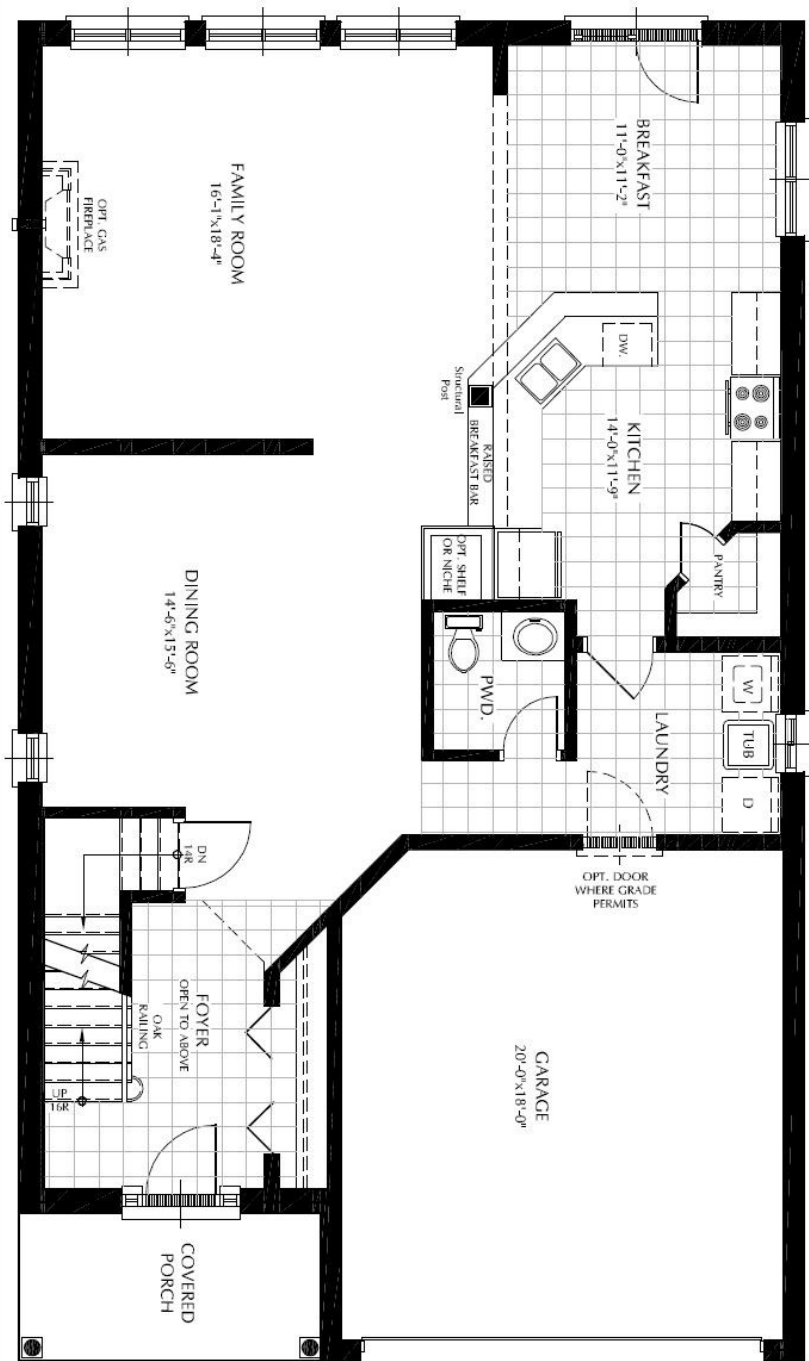

The Jacqueline

2637 Sq. Ft

Main Floor

Riverwood

Basement

Second Floor