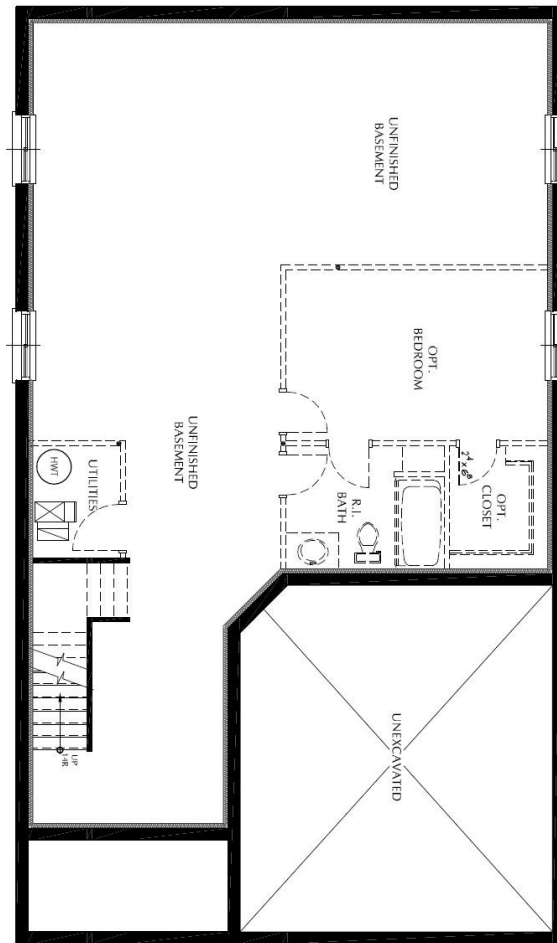

The Jacqueline

2637 Sq. Ft

Main Floor

Riverwood

Basement

Second Floor