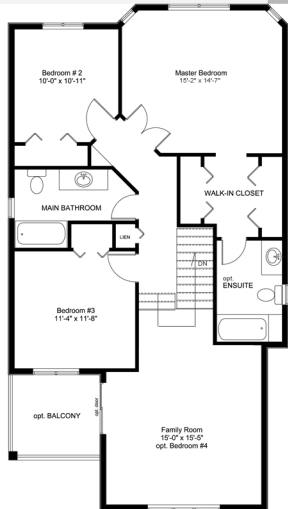

MIN. LOT 36'

WWW.SAVICHOMES.COM

2100 SQ.FT.

THE LILY

STYLISH 3 BEDROOM HOME WITH UPPER FLOOR FAMILY ROOM.

MASTER BEDROOM WITH ENSUITE AND WALK IN CLOSET.

WALK OUT AND GREENBELT LOTS AVAILABLE.

CHOICE OF BUILDER'S PLAN WITH CUSTOM CHANGES OR BRING YOUR OWN.

ILLUSTRATIONS DEPICTED ARE AN ARTIST'S CONCEPT OF THE BUILDING ONLY. ILLUSTRATIONS MAY SHOW OPTIONAL FEATURES WHICH MAY NOT BE INCLUDED IN BASE PRICE.

THE LILY

MAIN FLOOR

SECOND FLOOR