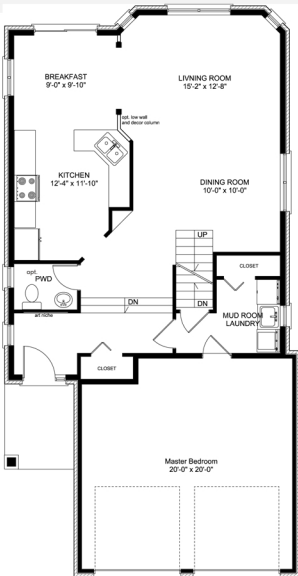

MIN. LOT 36'

WWW.SAVICHOMES.COM

2100 SQ.FT.

THE LILY

STYLISH 3 BEDROOM HOME WITH UPPER FLOOR FAMILY ROOM.

MASTER BEDROOM WITH ENSUITE AND WALK IN CLOSET.

WALK OUT AND GREENBELT LOTS AVAILABLE.

CHOICE OF BUILDER'S PLAN WITH CUSTOM CHANGES OR BRING YOUR OWN.

ILLUSTRATIONS DEPICTED ARE AN ARTIST'S CONCEPT OF THE BUILDING ONLY. ILLUSTRATIONS MAY SHOW OPTIONAL FEATURES WHICH MAY NOT BE INCLUDED IN BASE PRICE.

THE LILY

MAIN FLOOR

SECOND FLOOR